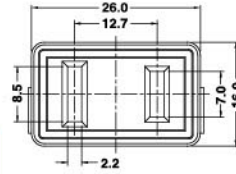

BK	
Base Color	
BK	Black
WT	White
GE	Grey

Internal Use Only

SS-66