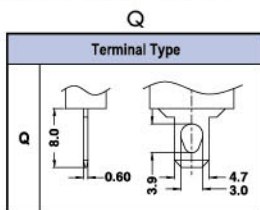

### SS-66

| 1               |         |
|-----------------|---------|
| Panel Thickness |         |
| 1               | 1.0-2.0 |
| 2               | 2.0-3.0 |

| BK         |       |
|------------|-------|
| Base Color |       |
| BK         | Black |
| WT         | White |
| GE         | Grey  |