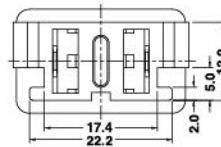

BK	
Base Color	
BK	Black
WT	White
GE	Grey

Internal Use Only

SS-66