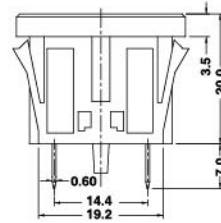

BK	
Base Color	
BK	Black
WT	White
GE	Grey

Internal Use Only

SS-66