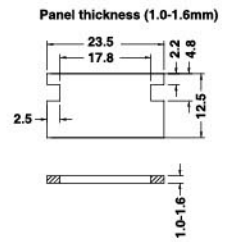

BK	
Base Color	
BK	Black
WT	White
GE	Grey

Internal Use Only

SS-66