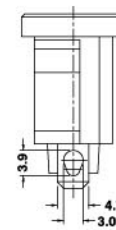

BK	
Base Color	
BK	Black
WT	White
GE	Grey

Internal Use Only

SS-66