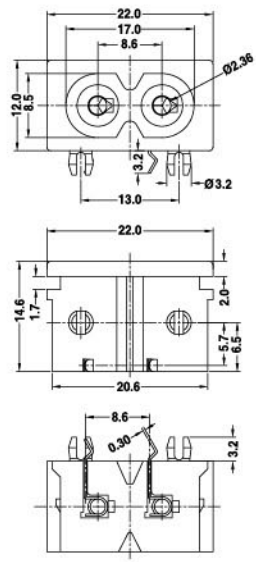

SS-210 Series

AC SOCKET

Specifications:

2.5A 250VAC T70

2.5A 250VAC
7A 125VAC

SS-210

V1	
Sub. cat.	
SS	
SD	*
10	
12	**
20	
P1	
P2	**
V1	
V2	**

2	
Terminal Type	
S	
1	
2	