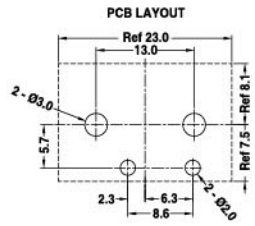

SS-210 Series

AC SOCKET

Specifications:

2.5A 250VAC T70

2.5A 250VAC
7A 125VAC

SS-210

V1	
Sub. cat.	
SS	
SD	*
10	
12	**
20	
P1	
P2	**
V1	
V2	**

2	
Terminal Type	
S	
1	
2	