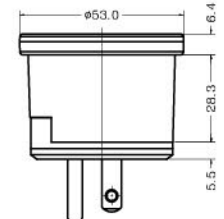

SD-85/86 Series

Specifications:

15A 125VAC

SD-85

SD-85

Plug Type			Base Color		Internal Use Only
1	5	8	BK	Black	
 CHINA / AUS Type	 UK Type	 INDIA Type			
 ITALY Type	 S. Africa Type				
 SWISS Type	 FRANCE / GERMANY Type				

SD-86

SD-86

Specifications:

10A 250VAC

Plug Type			Base Color		Internal Use Only
2	5	8	BK	Black	
 USA Type	 UK Type	 INDIA Type			
 ITALY Type	 S. Africa Type				
 SWISS Type	 FRANCE / GERMANY Type				

ADAPTOR