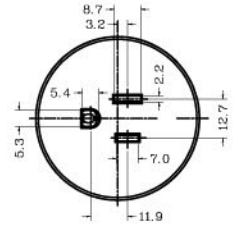

SD-85/86 Series

Specifications:

15A 125VAC

SD-85

SD-85

Plug Type			Base Color		Internal Use Only
1	5	8	BK	Black	
 CHINA / AUS Type	 UK Type	 INDIA Type			
 ITALY Type	 S. Africa Type				
 SWISS Type	 FRANCE / GERMANY Type				

SD-86

SD-86

Specifications:

10A 250VAC

Plug Type			Base Color		Internal Use Only
2	5	8	BK	Black	
 USA Type	 UK Type	 INDIA Type			
 ITALY Type	 S. Africa Type				
 SWISS Type	 FRANCE / GERMANY Type				

ADAPTOR