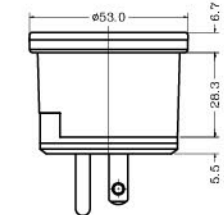

SD-85/86 Series

Specifications:

15A 125VAC

SD-85

SD-85

Plug Type			Base Color		Internal Use Only
1	5	8	BK	Black	
 CHINA / AUS Type	 UK Type	 INDIA Type			
 ITALY Type	 S. Africa Type				
 SWISS Type	 FRANCE / GERMANY Type				

SD-86

SD-86

Specifications:

10A 250VAC

Plug Type			Base Color		Internal Use Only
2	5	8	BK	Black	
 USA Type	 UK Type	 INDIA Type			
 ITALY Type	 S. Africa Type				
 SWISS Type	 FRANCE / GERMANY Type				

ADAPTOR