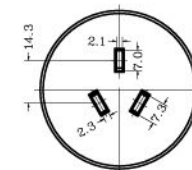

SD-85/86 Series

Specifications:

15A 125VAC

SD-85

SD-85

Plug Type			Base Color		Internal Use Only
1	5	8	BK	Black	
 CHINA / AUS Type	 UK Type	 INDIA Type			
 ITALY Type	 S. Africa Type				
 SWISS Type	 FRANCE / GERMANY Type				

SD-86

SD-86

Specifications:

10A 250VAC

Plug Type			Base Color		Internal Use Only
2	5	8	BK	Black	
 USA Type	 UK Type	 INDIA Type			
 ITALY Type	 S. Africa Type				
 SWISS Type	 FRANCE / GERMANY Type				

ADAPTOR