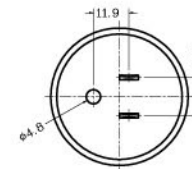

SD-85/86 Series

Specifications:

15A 125VAC

SD-85

SD-85

Plug Type			Base Color		Internal Use Only
1	5	8	BK	Black	
 CHINA / AUS Type	 UK Type	 INDIA Type			
 ITALY Type	 S. Africa Type				
 SWISS Type	 FRANCE / GERMANY Type				

SD-86

SD-86

Specifications:

10A 250VAC

Plug Type			Base Color		Internal Use Only
2	5	8	BK	Black	
 USA Type	 UK Type	 INDIA Type			
 ITALY Type	 S. Africa Type				
 SWISS Type	 FRANCE / GERMANY Type				

ADAPTOR