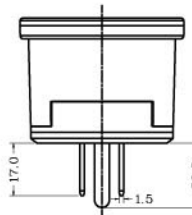

SD-85/86 Series

Specifications:

15A 125VAC

SD-85

SD-85

Plug Type			Base Color		Internal Use Only
1	5	8	BK	Black	
 CHINA / AUS Type	 UK Type	 INDIA Type			
 ITALY Type	 S. Africa Type				
 SWISS Type	 FRANCE / GERMANY Type				

SD-86

SD-86

Specifications:

10A 250VAC

Plug Type			Base Color		Internal Use Only
2	5	8	BK	Black	
 USA Type	 UK Type	 INDIA Type			
 ITALY Type	 S. Africa Type				
 SWISS Type	 FRANCE / GERMANY Type				

ADAPTOR