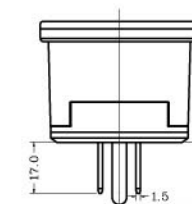

SD-86

SD-86

Specifications:

10A 250VAC

Plug Type			Base Color		Internal Use Only
2	5	8	BK	Black	
 USA Type	 UK Type	 INDIA Type			
 ITALY Type	 S. Africa Type				
 SWISS Type	 FRANCE / GERMANY Type				

ADAPTOR