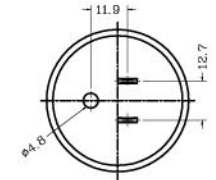

SD-85/86 Series

Specifications:

15A 125VAC

SD-85

SD-85

Plug Type			Base Color		Internal Use Only
1	5	8	BK	Black	
 CHINA / AUS Type	 UK Type	 INDIA Type			
 ITALY Type	 S. Africa Type				
 SWISS Type	 FRANCE / GERMANY Type				

SD-86

SD-86

Specifications:

10A 250VAC

Plug Type			Base Color		Internal Use Only
2	5	8	BK	Black	
 USA Type	 UK Type	 INDIA Type			
 ITALY Type	 S. Africa Type				
 SWISS Type	 FRANCE / GERMANY Type				

ADAPTOR