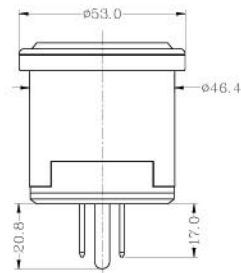

## SD-82

| Plug Type         |                |                       | Base Color | Internal Use Only |
|-------------------|----------------|-----------------------|------------|-------------------|
| 1                 | 4              | 7                     | BK Black   | Internal Use Only |
| CHINA / AUS. Type | SWISS Type     | FRANCE / GERMANY Type |            |                   |
| 2                 | 5              | 8                     |            |                   |
| USA Type          | UK Type        | INDIA Type            |            |                   |
| 3                 | 6              |                       |            |                   |
| ITALY Type        | S. Africa Type |                       |            |                   |