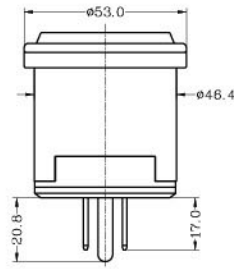

## Specifications:

16A 250VAC

SD-81

## SD-81

| Plug Type         |                |                       | Base Color | Internal Use Only |
|-------------------|----------------|-----------------------|------------|-------------------|
| 1                 | 4              | 7                     | BK Black   | Internal Use Only |
| CHINA / AUS. Type | SWISS Type     | FRANCE / GERMANY Type |            |                   |
| 2                 | 5              | 8                     |            |                   |
| USA Type          | UK Type        | INDIA Type            |            |                   |
| 3                 | 6              |                       |            |                   |
| ITALY Type        | S. Africa Type |                       |            |                   |

## Specifications:

16A 250VAC

SD-82

## SD-82

| Plug Type         |                |                       | Base Color | Internal Use Only |
|-------------------|----------------|-----------------------|------------|-------------------|
| 1                 | 4              | 7                     | BK Black   | Internal Use Only |
| CHINA / AUS. Type | SWISS Type     | FRANCE / GERMANY Type |            |                   |
| 2                 | 5              | 8                     |            |                   |
| USA Type          | UK Type        | INDIA Type            |            |                   |
| 3                 | 6              |                       |            |                   |
| ITALY Type        | S. Africa Type |                       |            |                   |