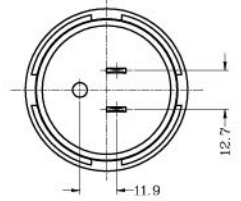

## SD-81

| Plug Type         |                |                       | Base Color | Internal Use Only |
|-------------------|----------------|-----------------------|------------|-------------------|
| 1                 | 4              | 7                     | BK Black   | Internal Use Only |
| CHINA / AUS. Type | SWISS Type     | FRANCE / GERMANY Type |            |                   |
| 2                 | 5              | 8                     |            |                   |
| USA Type          | UK Type        | INDIA Type            |            |                   |
| 3                 | 6              |                       |            |                   |
| ITALY Type        | S. Africa Type |                       |            |                   |

## SD-82

| Plug Type         |                |                       | Base Color | Internal Use Only |
|-------------------|----------------|-----------------------|------------|-------------------|
| 1                 | 4              | 7                     | BK Black   | Internal Use Only |
| CHINA / AUS. Type | SWISS Type     | FRANCE / GERMANY Type |            |                   |
| 2                 | 5              | 8                     |            |                   |
| USA Type          | UK Type        | INDIA Type            |            |                   |
| 3                 | 6              |                       |            |                   |
| ITALY Type        | S. Africa Type |                       |            |                   |