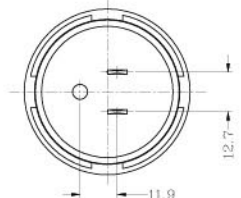

## SD-81

| Plug Type         |                |                       | Base Color | Internal Use Only |
|-------------------|----------------|-----------------------|------------|-------------------|
| 1                 | 4              | 7                     | BK Black   | Internal Use Only |
| CHINA / AUS. Type | SWISS Type     | FRANCE / GERMANY Type |            |                   |
| 2                 | 5              | 8                     |            |                   |
| USA Type          | UK Type        | INDIA Type            |            |                   |
| 3                 | 6              |                       |            |                   |
| ITALY Type        | S. Africa Type |                       |            |                   |

## SD-82

| Plug Type         |                |                       | Base Color | Internal Use Only |
|-------------------|----------------|-----------------------|------------|-------------------|
| 1                 | 4              | 7                     | BK Black   | Internal Use Only |
| CHINA / AUS. Type | SWISS Type     | FRANCE / GERMANY Type |            |                   |
| 2                 | 5              | 8                     |            |                   |
| USA Type          | UK Type        | INDIA Type            |            |                   |
| 3                 | 6              |                       |            |                   |
| ITALY Type        | S. Africa Type |                       |            |                   |