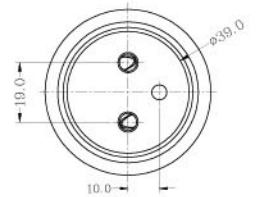

## SD-81

| Plug Type         |                |                       | Base Color | Internal Use Only |
|-------------------|----------------|-----------------------|------------|-------------------|
| 1                 | 4              | 7                     | BK Black   | Internal Use Only |
| CHINA / AUS. Type | SWISS Type     | FRANCE / GERMANY Type |            |                   |
| 2                 | 5              | 8                     |            |                   |
| USA Type          | UK Type        | INDIA Type            |            |                   |
| 3                 | 6              |                       |            |                   |
| ITALY Type        | S. Africa Type |                       |            |                   |

## SD-82

| Plug Type         |                |                       | Base Color | Internal Use Only |
|-------------------|----------------|-----------------------|------------|-------------------|
| 1                 | 4              | 7                     | BK Black   | Internal Use Only |
| CHINA / AUS. Type | SWISS Type     | FRANCE / GERMANY Type |            |                   |
| 2                 | 5              | 8                     |            |                   |
| USA Type          | UK Type        | INDIA Type            |            |                   |
| 3                 | 6              |                       |            |                   |
| ITALY Type        | S. Africa Type |                       |            |                   |