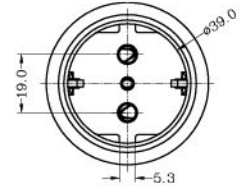

## SD-81

| Plug Type         |                |                       | Base Color | Internal Use Only |
|-------------------|----------------|-----------------------|------------|-------------------|
| 1                 | 4              | 7                     | BK Black   | Internal Use Only |
| CHINA / AUS. Type | SWISS Type     | FRANCE / GERMANY Type |            |                   |
| 2                 | 5              | 8                     |            |                   |
| USA Type          | UK Type        | INDIA Type            |            |                   |
| 3                 | 6              |                       |            |                   |
| ITALY Type        | S. Africa Type |                       |            |                   |

## SD-82

| Plug Type         |                |                       | Base Color | Internal Use Only |
|-------------------|----------------|-----------------------|------------|-------------------|
| 1                 | 4              | 7                     | BK Black   | Internal Use Only |
| CHINA / AUS. Type | SWISS Type     | FRANCE / GERMANY Type |            |                   |
| 2                 | 5              | 8                     |            |                   |
| USA Type          | UK Type        | INDIA Type            |            |                   |
| 3                 | 6              |                       |            |                   |
| ITALY Type        | S. Africa Type |                       |            |                   |