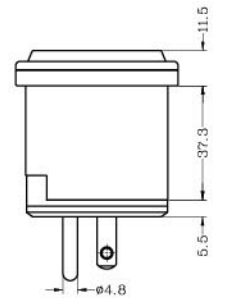

## Specifications:

16A 250VAC

SD-81

## SD-81

| Plug Type         |                |                       | Base Color | Internal Use Only |
|-------------------|----------------|-----------------------|------------|-------------------|
| 1                 | 4              | 7                     | BK Black   | Internal Use Only |
| CHINA / AUS. Type | SWISS Type     | FRANCE / GERMANY Type |            |                   |
| 2                 | 5              | 8                     |            |                   |
| USA Type          | UK Type        | INDIA Type            |            |                   |
| 3                 | 6              |                       |            |                   |
| ITALY Type        | S. Africa Type |                       |            |                   |

## Specifications:

16A 250VAC

SD-82

## SD-82

| Plug Type         |                |                       | Base Color | Internal Use Only |
|-------------------|----------------|-----------------------|------------|-------------------|
| 1                 | 4              | 7                     | BK Black   | Internal Use Only |
| CHINA / AUS. Type | SWISS Type     | FRANCE / GERMANY Type |            |                   |
| 2                 | 5              | 8                     |            |                   |
| USA Type          | UK Type        | INDIA Type            |            |                   |
| 3                 | 6              |                       |            |                   |
| ITALY Type        | S. Africa Type |                       |            |                   |