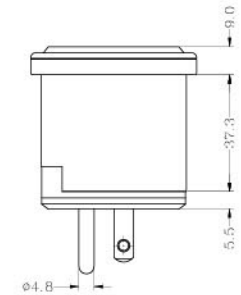

## SD-82

| Plug Type         |                |                       | Base Color | Internal Use Only |
|-------------------|----------------|-----------------------|------------|-------------------|
| 1                 | 4              | 7                     | BK Black   | Internal Use Only |
| CHINA / AUS. Type | SWISS Type     | FRANCE / GERMANY Type |            |                   |
| 2                 | 5              | 8                     |            |                   |
| USA Type          | UK Type        | INDIA Type            |            |                   |
| 3                 | 6              |                       |            |                   |
| ITALY Type        | S. Africa Type |                       |            |                   |