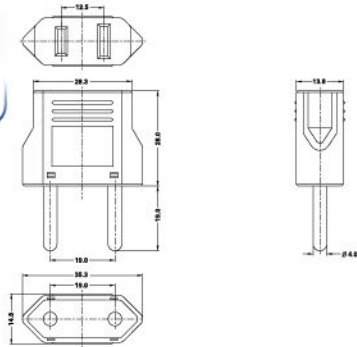

SD-51/52/53/55 Series

ADAPTOR

Specifications:

10A 250VAC

SD-51

2		5	
Plug Type			

Base Color	BK Black	WT White	GE Grey
------------	----------	----------	---------

Internal Use Only

Specifications:

10A 250VAC

SD-52

2		5	
Plug Type			

Base Color	BK Black	WT White	GE Grey
------------	----------	----------	---------

Internal Use Only

Specifications:

10A 250VAC

SD-53

3		6	
Plug Type			

Base Color	BK Black	WT White	GE Grey
------------	----------	----------	---------

Internal Use Only

Specifications:

10A 250VAC

SD-55

2		6	
Plug Type			