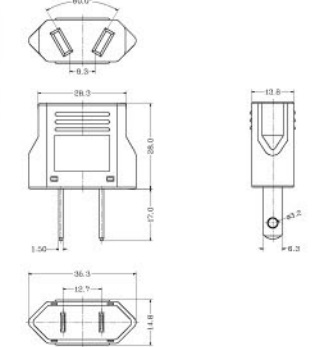

SD-53

3		6	
Plug Type			

Base Color	BK Black	WT White	GE Grey
------------	----------	----------	---------

Internal Use Only

Specifications:

10A 250VAC

SD-55

2		6	
Plug Type			