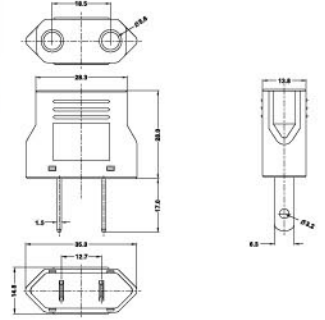

SD-51/52/53/55 Series

ADAPTOR

Specifications:

10A 250VAC

SD-51

2		5	
Plug Type			

Base Color	BK Black	WT White	GE Grey
------------	----------	----------	---------

Internal Use Only

Specifications:

10A 250VAC

SD-52

2		5	
Plug Type			

Base Color	BK Black	WT White	GE Grey
------------	----------	----------	---------

Internal Use Only

Specifications:

10A 250VAC

SD-53

3		6	
Plug Type			

Base Color	BK Black	WT White	GE Grey
------------	----------	----------	---------

Internal Use Only

Specifications:

10A 250VAC

SD-55

2		6	
Plug Type			