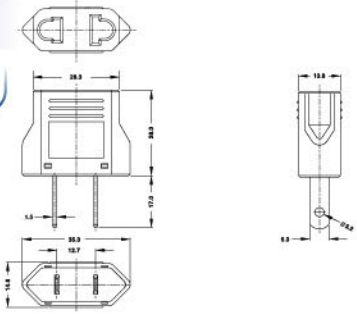

SD-51/52/53/55 Series

ADAPTOR

Specifications:

10A 250VAC

SD-51

2		5	
Plug Type			

Base Color	BK Black	WT White	GE Grey
------------	----------	----------	---------

Internal Use Only

Specifications:

10A 250VAC

SD-52

2		5	
Plug Type			

Base Color	BK Black	WT White	GE Grey
------------	----------	----------	---------

Internal Use Only

Specifications:

10A 250VAC

SD-53

3		6	
Plug Type			

Base Color	BK Black	WT White	GE Grey
------------	----------	----------	---------

Internal Use Only

Specifications:

10A 250VAC

SD-55

2		6	
Plug Type			